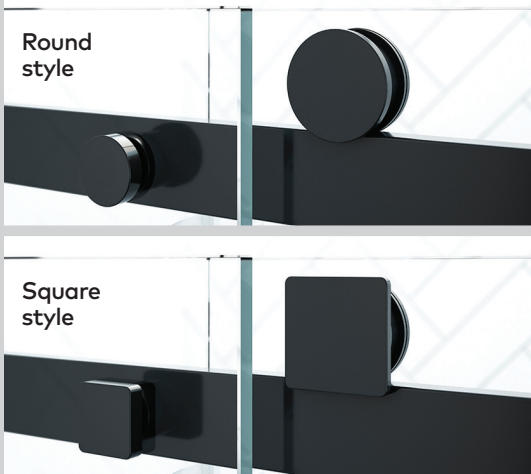

Rollax Collection

Round hardware

Square hardware

- 8 mm (5/16") clear tempered glass **with Duraclean treatment**
- Round or square design for handles, towel hook and roller covers
- Sealed magnet ensuring door to shut watertight
- Ultra-smooth rolling system
- Chrome finish 

Koncept Evo Collection

**2 CHOICES OF STYLE INCLUDED:**  
(also available in Chrome finish)

- Fixed panels made of **10 mm (3/8") clear tempered glass with Duraclean treatment** (and mobile panel made of 8 mm (5/16") clear tempered glass)
- **Ultra-clear** gaskets
- Closure with cushioned magnetic seals for an **airtight and sound absorption**
- Chrome or Matte Black finish 