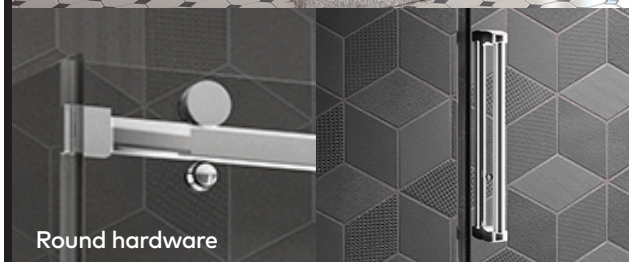

Rollax Collection